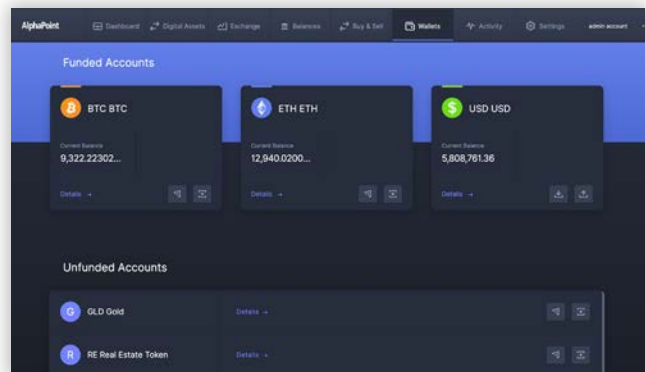

Product Feature

AlphaPoint Comprehensive Wallet Solution

Customizable wallet infrastructure allows operators to set appropriate controls to optimize for security

Wallet Solution Features

AlphaPoint's wallet solutions offer supreme accessibility, unmatched security, and a wide variety of unique customizations that allow operators to better serve end-users. AlphaPoint is on the cutting edge of developing security mechanisms that protect customer's funds without sacrificing functionality.

Hosted Wallets

- Support for hundreds of coins and coin pairings
- Fluid Deposit/Withdrawal of all coins
- 24/7 support

Hardware Wallets

- Integrated support for Trezor and Ledger wallets
- Redundant deposit tracker and alerting
- Fully offline with operator controlled movement to hot wallet
- Omnibus wallet configuration means lower cost and increased privacy

Capital Controls

- Risk management and velocity controls
- Value controls
- Segregated set of withdrawal permissioning
- Intuitive admin

Provider Id	Name	Type	Asset	Notify Threshold	Reject Threshold	Current Level	Frozen	Actions
1	US Dollar Provider - test	Internal	US Dollar	100	100	0	False	Edit Detail
2	BitcoinRPC	BitcoinRPC	Bitcoin	0.005	0.01	0	False	Edit Detail
3	Great British Pound	Internal	British Pound	1000	1000	0	False	Edit Detail
4	TetherRPC	TetherRPC	Tether	50	100	0	False	Edit Detail
6	AppleRPC	AppleRPC	Apple	100	1000	0	False	Edit Detail
7	Euro	Internal	Tether	4000	8000	0	False	Edit Detail
9	Fund #12	ETHEREUMERC20	Fund #12	0	0	0	False	Edit Detail
10	Test	Internal	Canadian Dollar	0	0	0	False	Edit Detail
11	USD	GenericPaymentProvider	US Dollar	0	0	0	False	Edit Detail